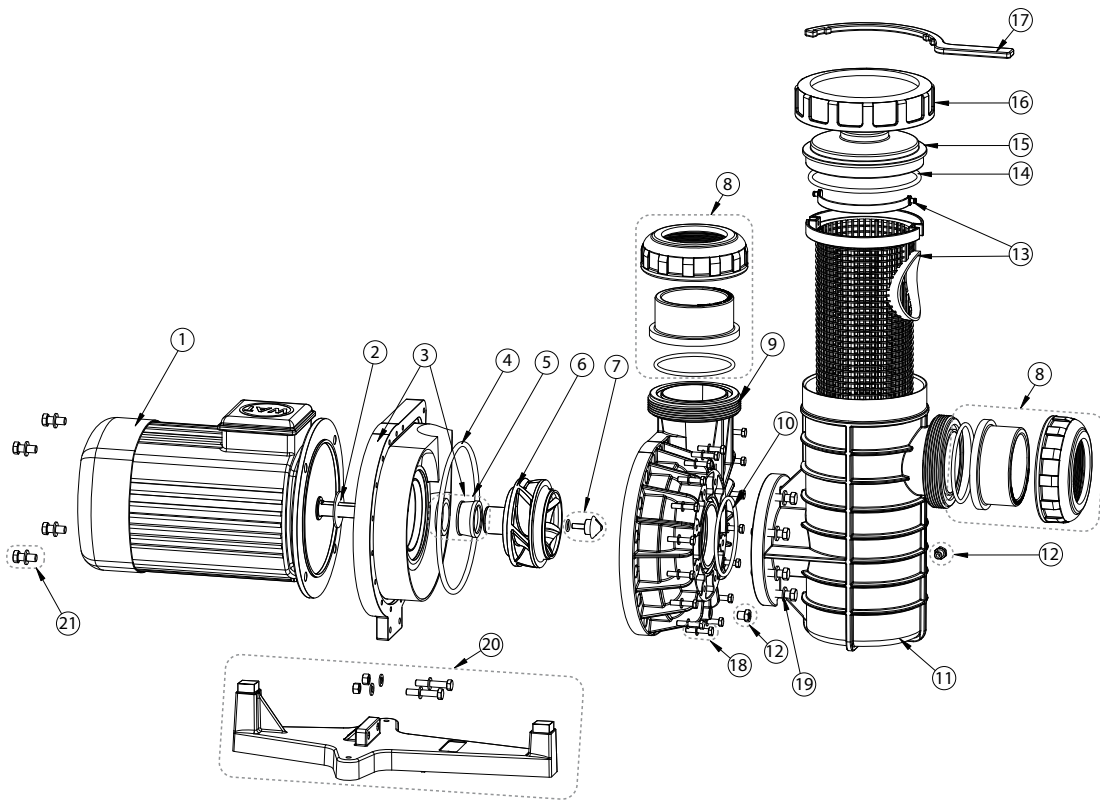

PSP™-SERIES 7.5-10HP

Rainbow Pool Products

PO Box 2388, Mansfield Qld 4122

Telephone STD 61-7-3849 5385

Facsimile STD 61-7-3849 5384

Email: info@rainbowpoolproducts.com.au

Web: www.rainbowpoolproducts.com.au

PSP™
7,5 - 10HP
Replacement Parts

No.	Part No.	Description	Part No. Includes*
1	RPSP7531	Motor - Tri Phase 7,50HP	1
	RPSP1031	Motor - Tri Phase 10HP	1
2	RPSP7528	Waterslinger	1
3	RPSP7527	Seal Plate incl. Mechanical Seal	1
4	RPSP3528	O-ring	1
5	RPSP7525	Mechanical Seal	1
6	RPSP7524	Impeller 7,50HP	1
	RPSP1024	Impeller 10HP	1
7	RPSP3524	Impeller Lock Screw incl. O-ring	1
8	RPSP3517	Union Kit	2
9	RPSP7515	Pump Body	1
10	RPSP3514	O-ring	1
11	RPSP3511	Strainer Pot	1
12	RPSP3510	Drain Plug	2
13	RPSP3506	Basket	1
14	RPSP3504	O-ring	1
15	RPSP3503	Lid	1
16	RPSP3502	Locking Ring	1
17	RPSP3501	Wrench for locking ring	1
18	RPSP3513	Bolt Set	17
19	RPSP3512	Bolt Set	8
20	RPSP3520	Base	1
21	RPSP7530	Bolt Set	4
	RPSPSETB	Seal Set (Partn° 2, 4, 5, 10, 14)	

* PART NUMBER INCLUDES REQUIRED QUANTITY PER PRODUCT

AUTOMATION

FILTERS

FILTER SYSTEMS

PUMPS

HEAT PUMPS

CLEANERS

WATER FEATURES

LIGHTS

SALT CHLORINATORS

DOSING & MEASURING

SANITIZERS

WHITE GOODS

MAINTENANCE ACCESSORIES

OTHER