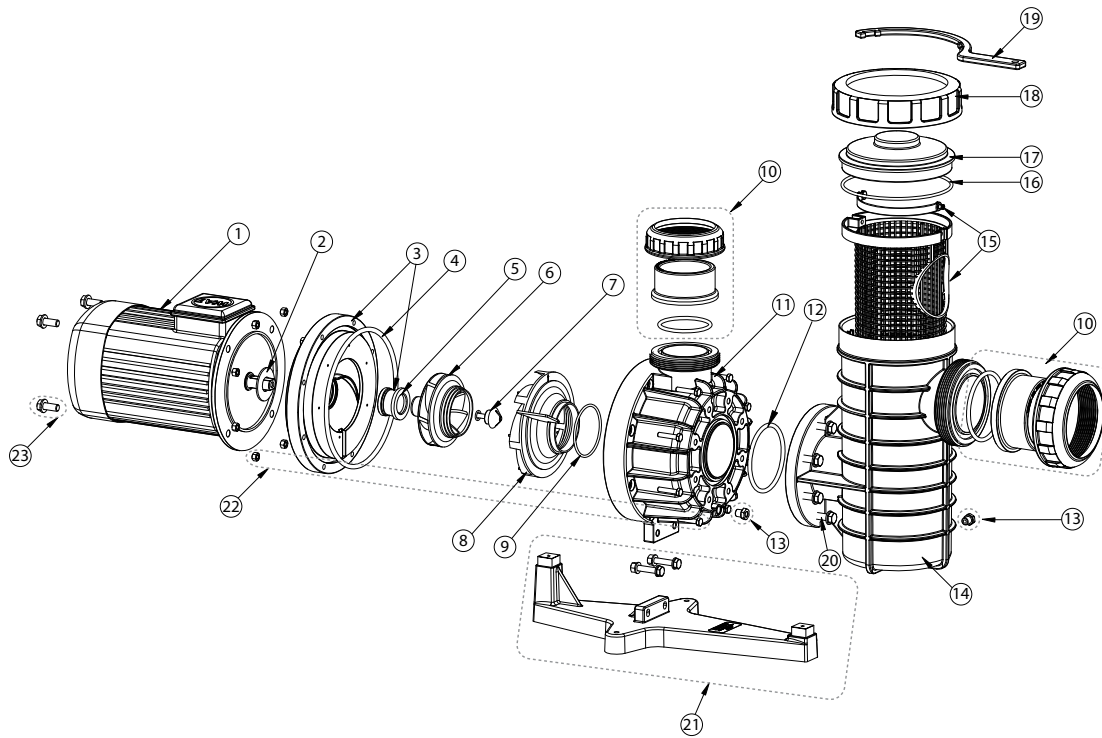

PSP™-SERIES 3.5-4.5-5.5HP

Rainbow Pool Products

PO Box 2388, Mansfield Qld 4122

Telephone STD 61-7-3849 5385

Facsimile STD 61-7-3849 5384

Email: info@rainbowpoolproducts.com.au

Web: www.rainbowpoolproducts.com.au

PSP™
3,5 - 4,5 - 5,5HP
Replacement Parts

No.	Part No.	Description	Part No. Includes*
1	RPSP3531	Motor - Tri Phase 3,50HP	1
	RPSP4531	Motor - Tri Phase 4,50HP	1
	RPSP5531	Motor - Tri Phase 5,50HP	1
2	RPSP3530	Waterslinger	1
3	RPSP3529	Seal Plate incl. Mechanical Seal	1
4	RPSP3528	O-ring	1
5	RPSP3527	Mechanical Seal	1
6	RPSP3526	Impeller 3,50HP	1
	RPSP4526	Impeller 4,50HP	1
	RPSP5526	Impeller 5,50HP	1
7	RPSP3524	Impeller Lock Screw incl. O-ring	1
8	RPSP3523	Diffuser	1
9	RPSP3522	O-ring	1
10	RPSP3507	Union Kit	2
11	RPSP3515	Pump Body	1
12	RPSP3514	O-ring	1
13	RPSP3510	Drain Plug	2
14	RPSP3511	Strainer Pot	1
15	RPSP3506	Basket	1
16	RPSP3504	O-ring	1
17	RPSP3503	Lid	1
18	RPSP3502	Locking Ring	1
19	RPSP3501	Wrench for locking ring	1
20	RPSP3512	Bolt Set	8
21	RPSP3520	Base	1
22	RPSP3513	Bolt Set	8
23	RPSP3532	Bolt Set	4
	RPSPSETA	Seal Set (Partn° 2, 4, 5, 9, 12, 16)	

* PART NUMBER INCLUDES REQUIRED QUANTITY PER PRODUCT

AUTOMATION

FILTERS

FILTER SYSTEMS

PUMPS

HEAT PUMPS

CLEANERS

WATER FEATURES

LIGHTS

SALT CHLORINATORS

DOSING & MEASURING